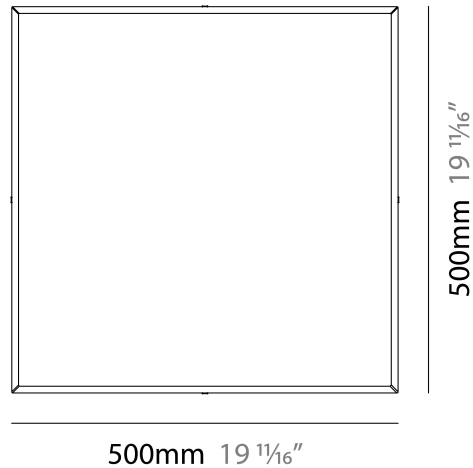

LINEA SURFACE

D92067

GENERAL

Series: Linea
Brand: Milan
Division: Design
Mounting Type: Surface
Mounting Location: Ceiling
Subcategory: Ambient

PHYSICAL

Shape: Rectangle
Length (mm): 500
Length (in): 19 3/4
Width (mm): 500
Width (in): 19 3/4
Height (mm): 89
Height (in): 3 1/2
Weight (kg): 4.5
Weight (lbs): 10
Diffuser: White Glass
Fixture Finish: SST
Fixture Material: Glass / Aluminum

ELECTRICAL

Number of Lamps: 1+1
Lamp Type: T5 Circline Fluorescent
Bulb Included: Bulb Not Included
Total Output Wattage (W): 62
Max. Wattage Per Lamp (W): 22W + 40W
Lamp Base: 2GX13
Dimming: Non-Dimmable
Input Voltage (V): 120
Lamp Voltage (V): 120

LED

OPTICAL

RATINGS AND CERTIFICATIONS

Certified By: CSA Certified to UL and CSA Standards
IP rating: IP20

PROJECT	
TYPE	
NOTES	
QUANTITY	
DATE